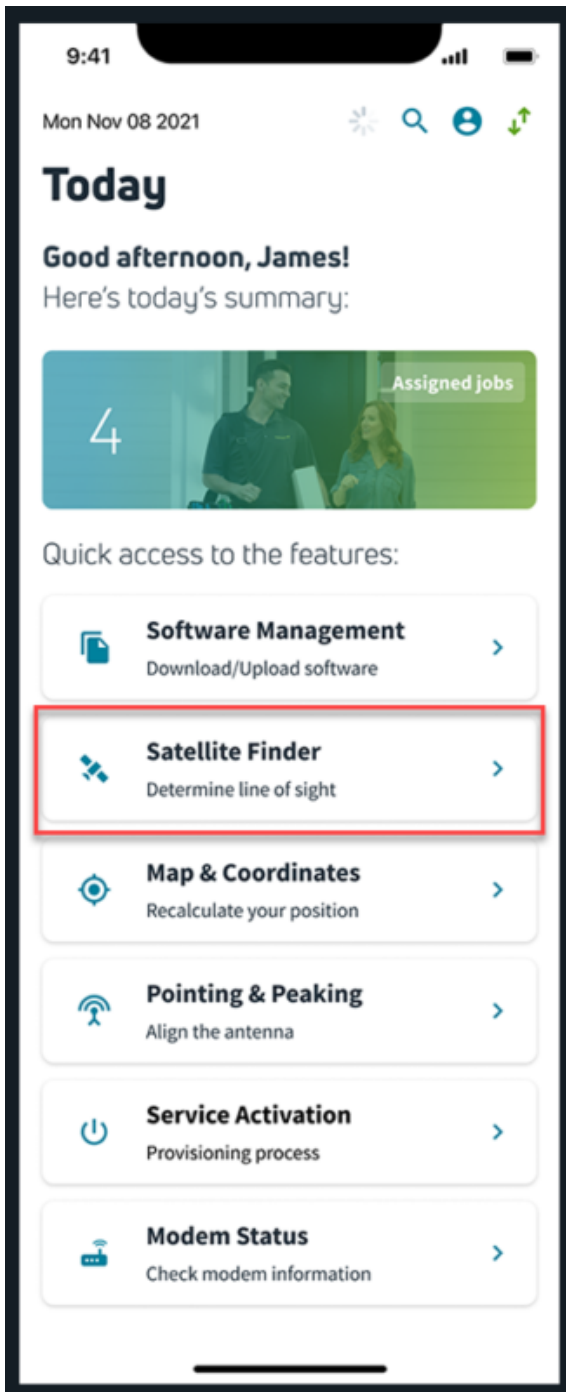

Line of Sight

[Satellite Finder](#)

[Using an Inclinator](#)

[Video: Line of sight](#)

Satellite Finder

Press **Satellite Finder** from the Dashboard.

Press the correct satellite and use the mobile camera to locate the satellite. Before entering an area with no service, Satellite Finder will easily let you find the satellite in space. From your position on site, simply follow the prompts.

9:41

Sat Finder

EL **40.6** AZ **184.8**

EL -- AZ --
Skew --

9:41

Satellite Finder

Select Satellite:

Anik-F2