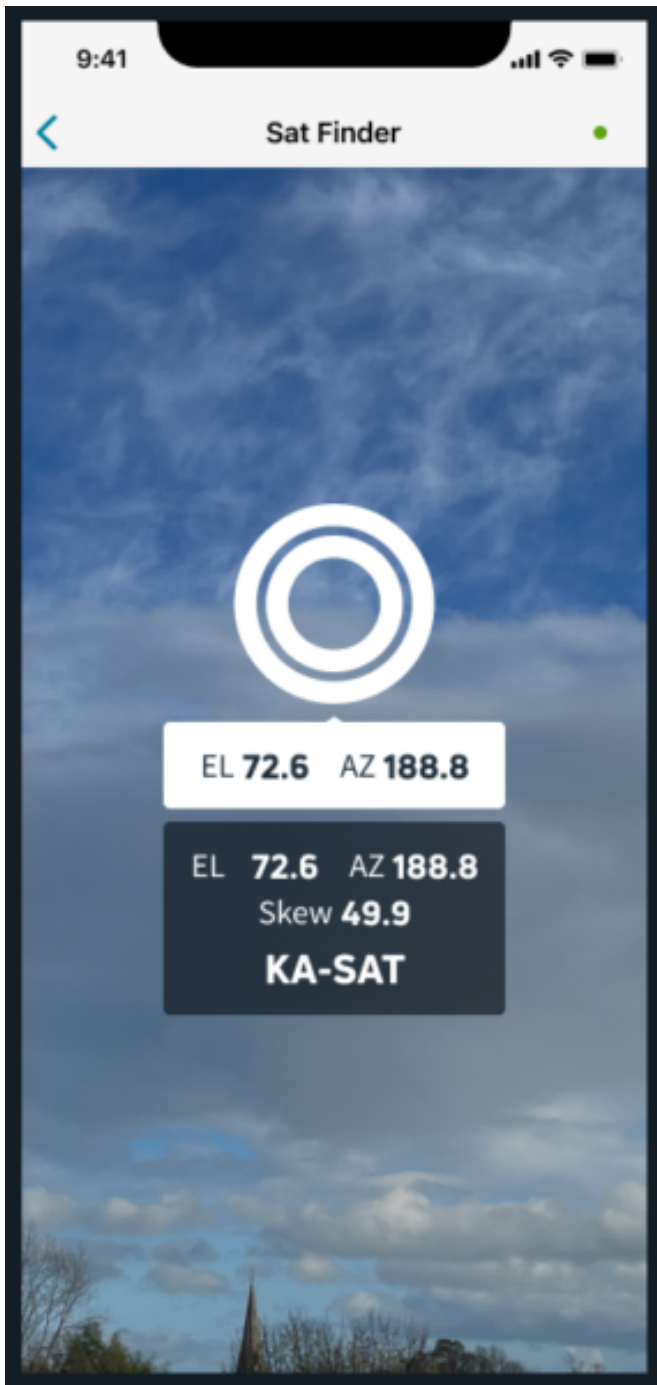

Line of Sight

[Satellite Finder](#)

[Using an Inclinator](#)

[Video: Line of sight](#)

Satellite Finder

Press **Satellite Finder** from the Dashboard.

Press the correct satellite and use the mobile camera to locate the satellite. Before entering an area with no service, Satellite Finder will easily let you find the satellite in space. From your position on site, simply follow the prompts.

Sat Finder

EL **71.6** AZ **187.8**

EL **72.6** AZ **188.8**

Skew **49.9**

KA-SAT

If your device has no magneto, gyro, or compass sensor, you will see these screens stating that the feature is not supported by your device.

9:41

Satellite Finder

EL AZ

EL -- AZ --
Skew --

Feature not supported by device

9:41

Satellite Finder

EL AZ