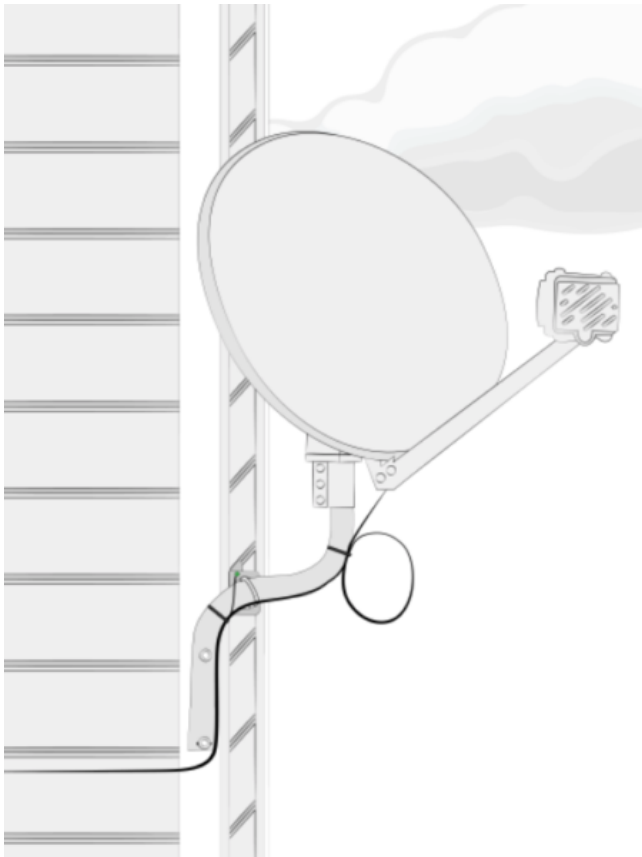

Mounts

Go to: [Mount Installation Videos](#)

[Panel/Lap Siding Wall Mount](#)

[Brick/Block/poured concrete Wall Mount](#)

[Universal Roof mount](#)

[S-Tube Mount Job Aid](#)

[Elephant trunk](#)

[Pole Mount Job Aid – Concrete Mix](#)

[250/750 Foam Pole Mount Job Aid](#)

Low Profile "Stub"

Non-penetrating

[Slearo Under-Eave](#)

[“J” Under-Eave](#)

[Rail Mount](#)

S5 Mount

[Clay / Tile Roof Mount](#)