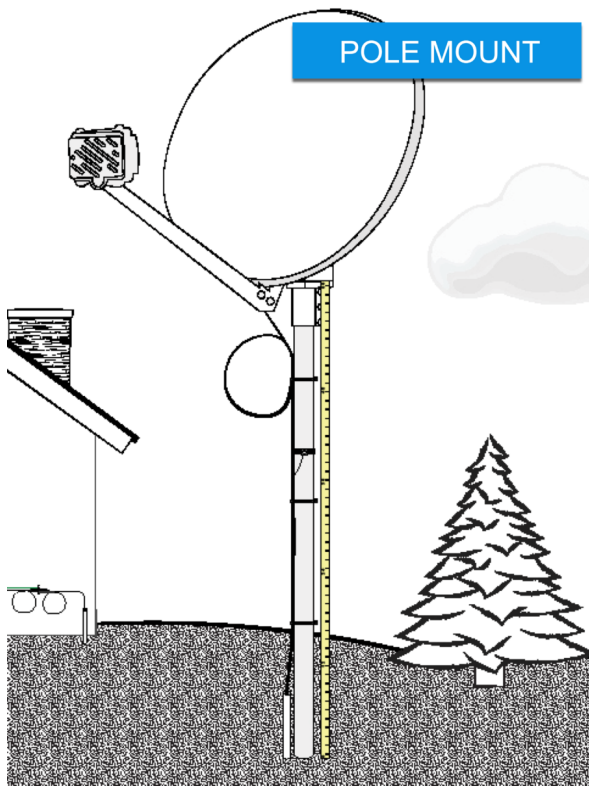

Mounts

Go to: [Mount Installation Videos](#)

[Panel/Lap Siding Wall Mount](#)

[Brick/Block/poured concrete Wall Mount](#)

[Universal Roof mount](#)

[S-Tube Mount Job Aid](#)

[Elephant trunk](#)

[Pole Mount Job Aid – Concrete Mix](#)

[250/750 Foam Pole Mount Job Aid](#)

Low Profile "Stub"

Non-penetrating

Slearo Under-Eave

"J" Under-Eave

[Rail Mount](#)

S5 Mount

[Clay / Tile Roof Mount](#)