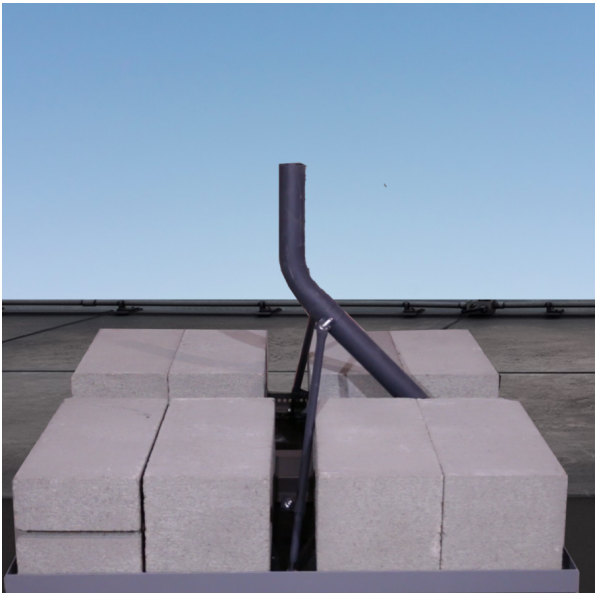

Mounts

Go to: [Mount Installation Videos](#)

[Panel/Lap Siding Wall Mount](#)

[Brick/Block/poured concrete Wall Mount](#)

[Universal Roof mount](#)

[S-Tube Mount Job Aid](#)

[Elephant trunk](#)

[Pole Mount Job Aid – Concrete Mix](#)

[250/750 Foam Pole Mount Job Aid](#)

Low Profile "Stub"

Non-penetrating

[Slearo Under-Eave](#)

[“J” Under-Eave](#)

[Rail Mount](#)

S5 Mount

[Clay / Tile Roof Mount](#)