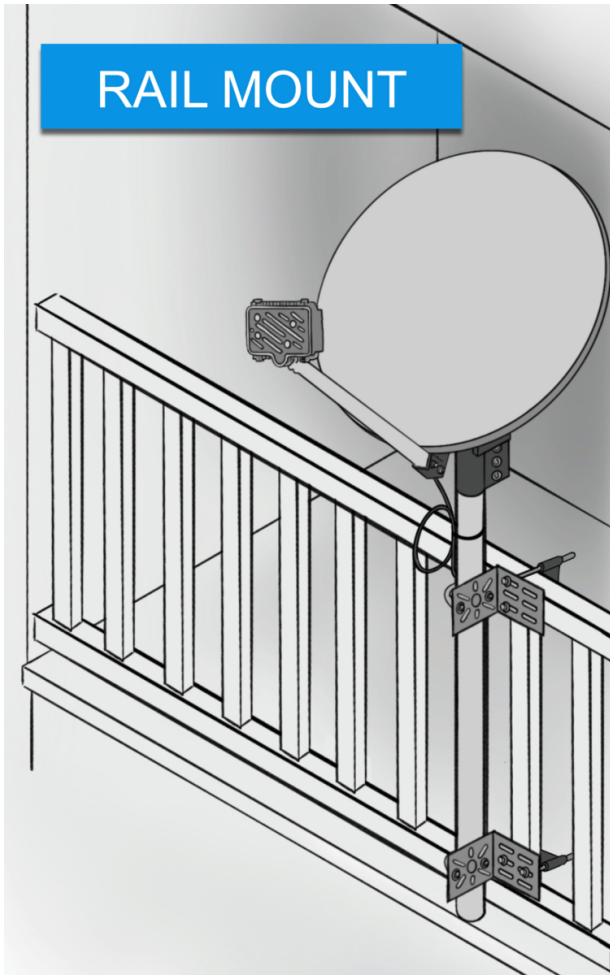

Mounts

Go to: [Mount Installation Videos](#)

[Panel/Lap Siding Wall Mount](#)

[Brick/Block/poured concrete Wall Mount](#)

[Universal Roof mount](#)

[S-Tube Mount Job Aid](#)

[Elephant trunk](#)

[Pole Mount Job Aid – Concrete Mix](#)

[250/750 Foam Pole Mount Job Aid](#)

Low Profile "Stub"

Non-penetrating

Slearo Under-Eave

"J" Under-Eave

[Rail Mount](#)

S5 Mount

[Clay / Tile Roof Mount](#)