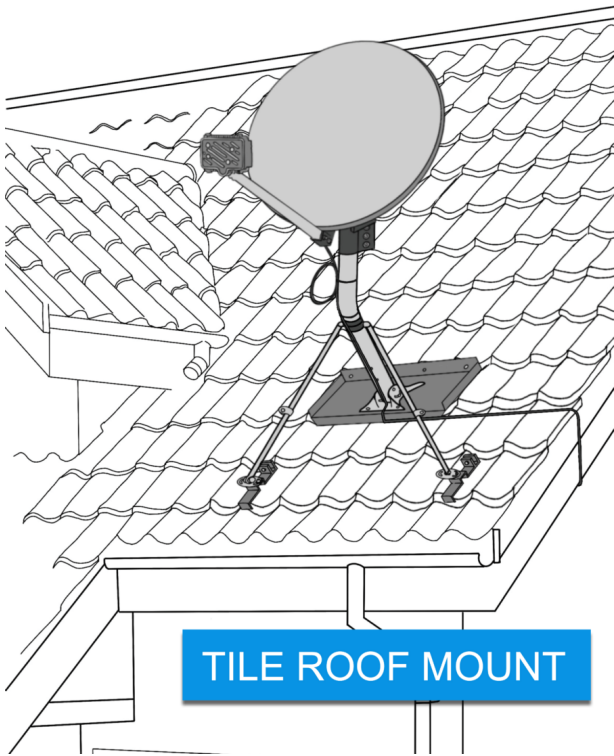

Mounts

Go to: [Mount Installation Videos](#)

[Panel/Lap Siding Wall Mount](#)

[Brick/Block/poured concrete Wall Mount](#)

[Universal Roof mount](#)

[S-Tube Mount Job Aid](#)

[Elephant trunk](#)

[Pole Mount Job Aid – Concrete Mix](#)

[250/750 Foam Pole Mount Job Aid](#)

Low Profile "Stub"

Non-penetrating

[Slearo Under-Eave](#)

[“J” Under-Eave](#)

[Rail Mount](#)

S5 Mount

[Clay / Tile Roof Mount](#)