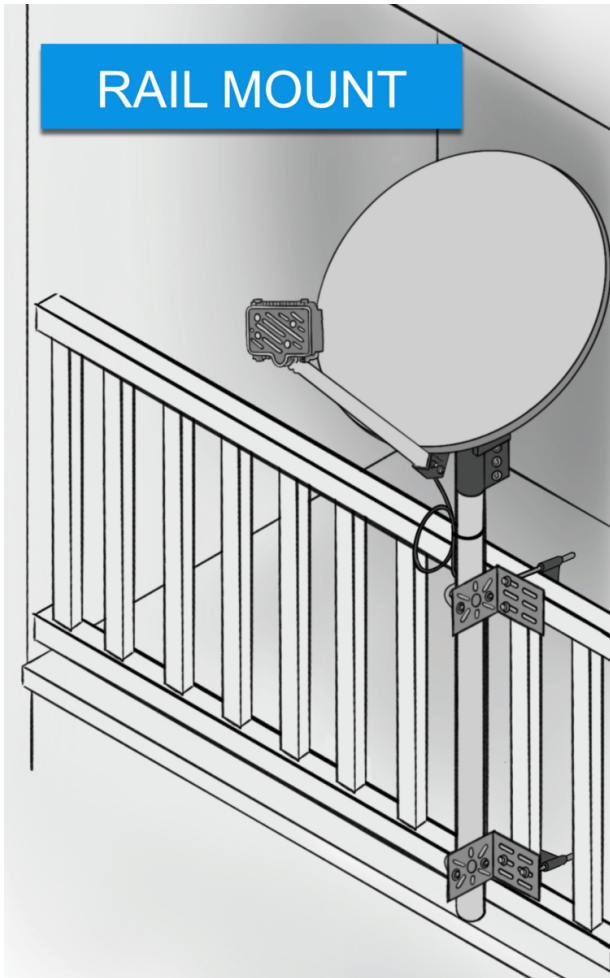

Mounts

Go to: [Mount Installation Videos](#)

[Panel/Lap Siding Wall Mount](#)

[Brick/Block/poured concrete Wall Mount](#)

[Universal Roof mount](#)

[S-Tube Mount Job Aid](#)

[Elephant trunk](#)

[Pole Mount Job Aid – Concrete Mix](#)

[250/750 Foam Pole Mount Job Aid](#)

Low Profile "Stub"

Non-penetrating

[Slearo Under-Eave](#)

[“J” Under-Eave](#)

[Rail Mount](#)

S5 Mount

[Clay / Tile Roof Mount](#)