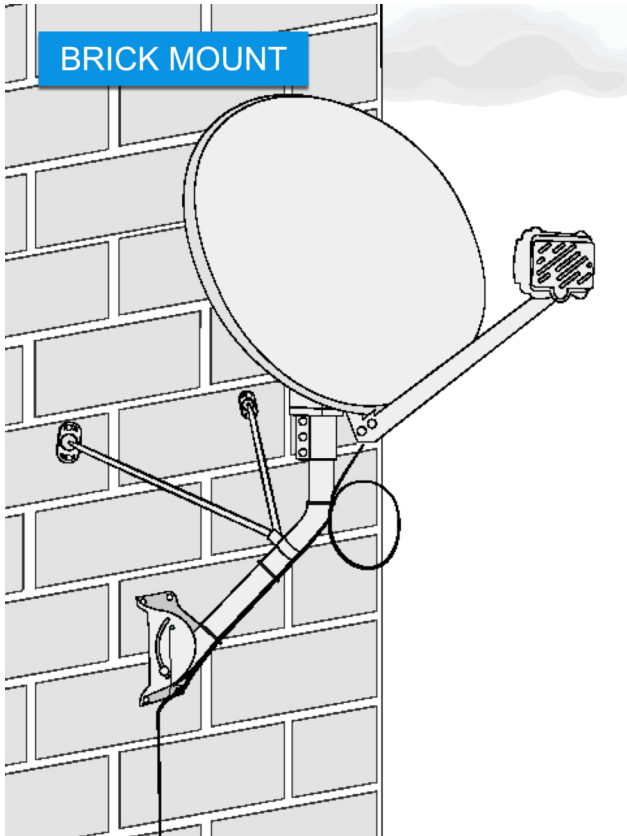

Mounts

Go to: [Mount Installation Videos](#)

[Panel/Lap Siding Wall Mount](#)

[Brick/Block/poured concrete Wall Mount](#)

[Universal Roof mount](#)

[S-Tube Mount Job Aid](#)

[Elephant trunk](#)

[Pole Mount Job Aid – Concrete Mix](#)

[250/750 Foam Pole Mount Job Aid](#)

Low Profile "Stub"

Non-penetrating

[Slearo Under-Eave](#)

[“J” Under-Eave](#)

[Rail Mount](#)

S5 Mount

[Clay / Tile Roof Mount](#)