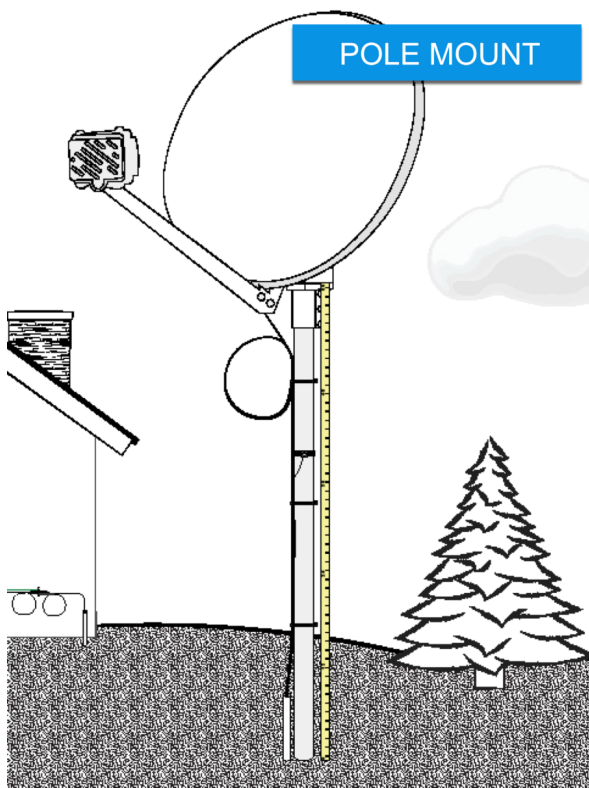

Mounts

Go to: [Mount Installation Videos](#)

[Panel/Lap Siding Wall Mount](#)

[Brick/Block/poured concrete Wall Mount](#)

[Universal Roof mount](#)

[S-Tube Mount Job Aid](#)

[Elephant trunk](#)

[Pole Mount Job Aid – Concrete Mix](#)

[250/750 Foam Pole Mount Job Aid](#)

Low Profile "Stub"

Non-penetrating

[Slearo Under-Eave](#)

[“J” Under-Eave](#)

[Rail Mount](#)

S5 Mount

[Clay / Tile Roof Mount](#)