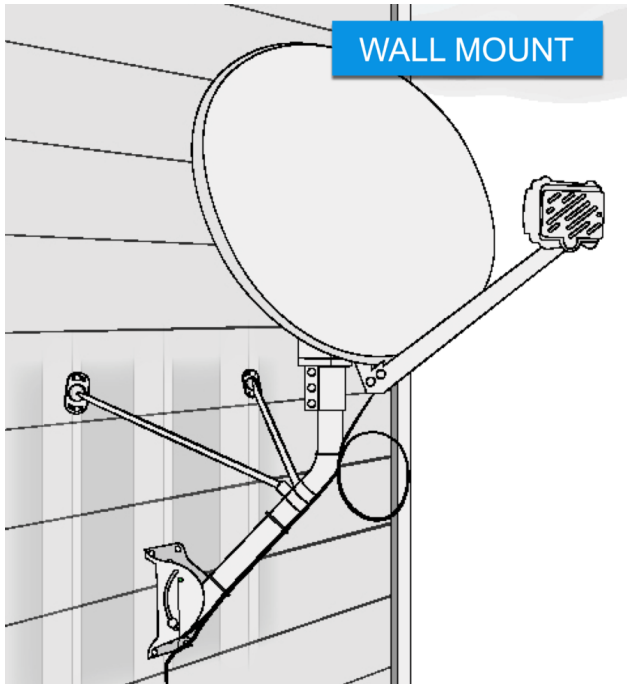

Mounts

Go to: [Mount Installation Videos](#)

[Panel/Lap Siding Wall Mount](#)

[Brick/Block/poured concrete Wall Mount](#)

[Universal Roof mount](#)

[S-Tube Mount Job Aid](#)

[Elephant trunk](#)

[Pole Mount Job Aid – Concrete Mix](#)

[250/750 Foam Pole Mount Job Aid](#)

Low Profile "Stub"

Non-penetrating

[Slearo Under-Eave](#)

[“J” Under-Eave](#)

[Rail Mount](#)

S5 Mount

[Clay / Tile Roof Mount](#)