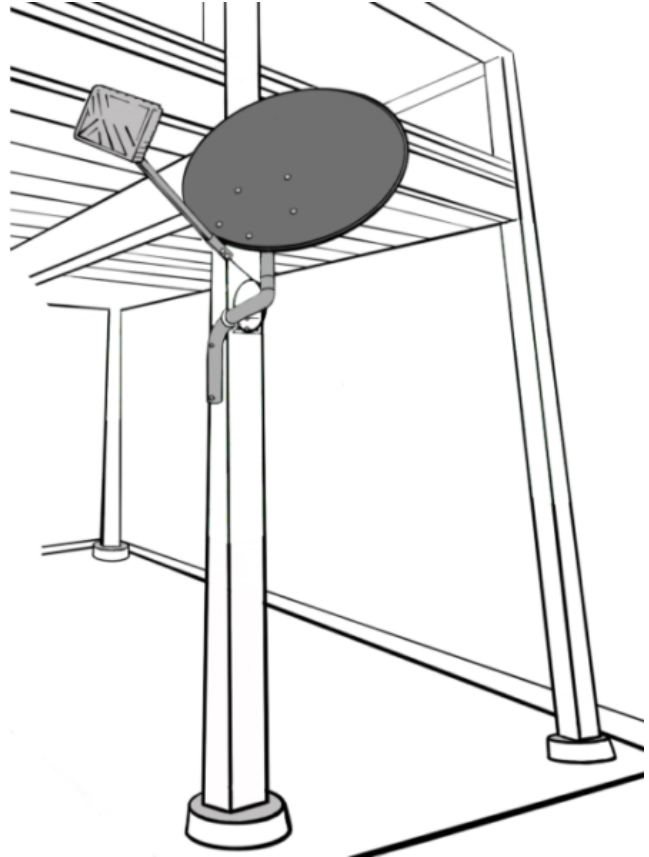

Mounts

Go to: [Mount Installation Videos](#)

[Panel/Lap Siding Wall Mount](#)

[Brick/Block/poured concrete Wall Mount](#)

[Universal Roof mount](#)

[S-Tube Mount Job Aid](#)

[Elephant trunk](#)

[Pole Mount Job Aid – Concrete Mix](#)

[250/750 Foam Pole Mount Job Aid](#)

Low Profile "Stub"

Non-penetrating

Slearo Under-Eave

"J" Under-Eave

[Rail Mount](#)

S5 Mount

[Clay / Tile Roof Mount](#)