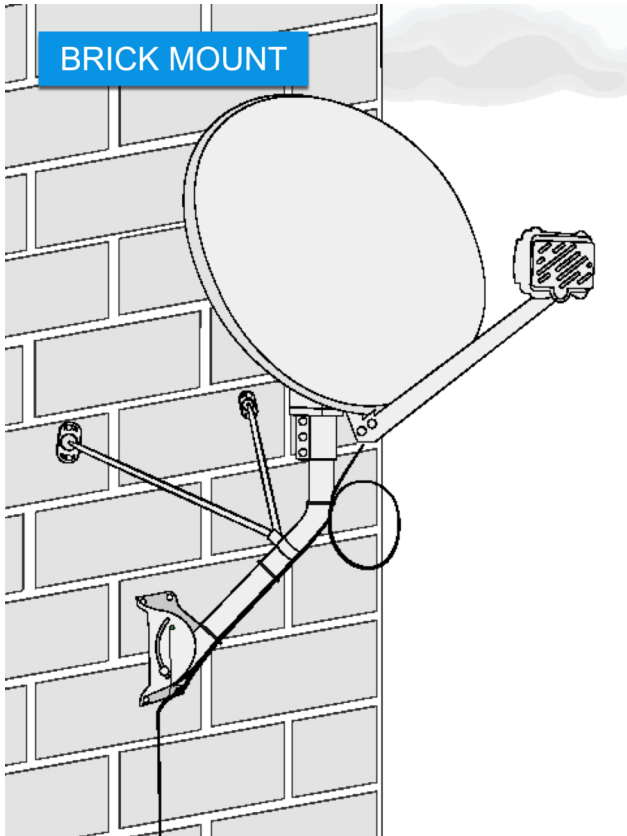

Mounts

Go to: [Mount Installation Videos](#)

[Panel/Lap Siding Wall Mount](#)

[Brick/Block/poured concrete Wall Mount](#)

[Universal Roof mount](#)

[S-Tube Mount Job Aid](#)

[Elephant trunk](#)

[Pole Mount Job Aid – Concrete Mix](#)

[250/750 Foam Pole Mount Job Aid](#)

Low Profile "Stub"

Non-penetrating

Slearo Under-Eave

"J" Under-Eave

[Rail Mount](#)

S5 Mount

[Clay / Tile Roof Mount](#)