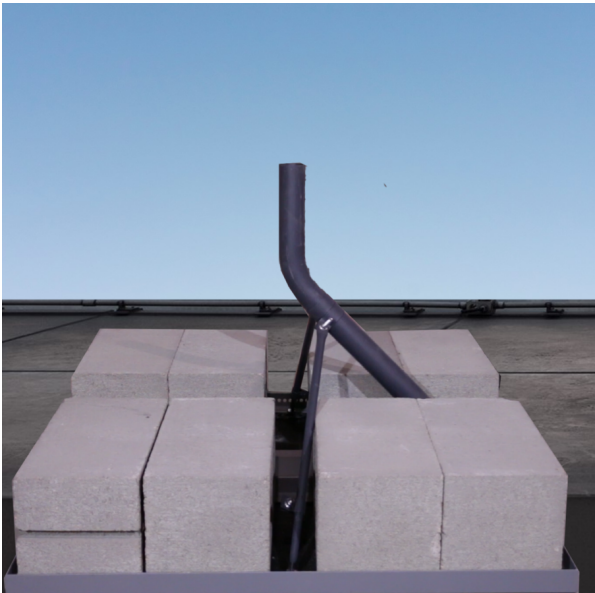

Mounts

Go to: [Mount Installation Videos](#)

[Panel/Lap Siding Wall Mount](#)

[Brick/Block/poured concrete Wall Mount](#)

[Universal Roof mount](#)

[S-Tube Mount Job Aid](#)

[Elephant trunk](#)

[Pole Mount Job Aid – Concrete Mix](#)

[250/750 Foam Pole Mount Job Aid](#)

Low Profile "Stub"

Non-penetrating

Slearo Under-Eave

"J" Under-Eave

[Rail Mount](#)

S5 Mount

[Clay / Tile Roof Mount](#)