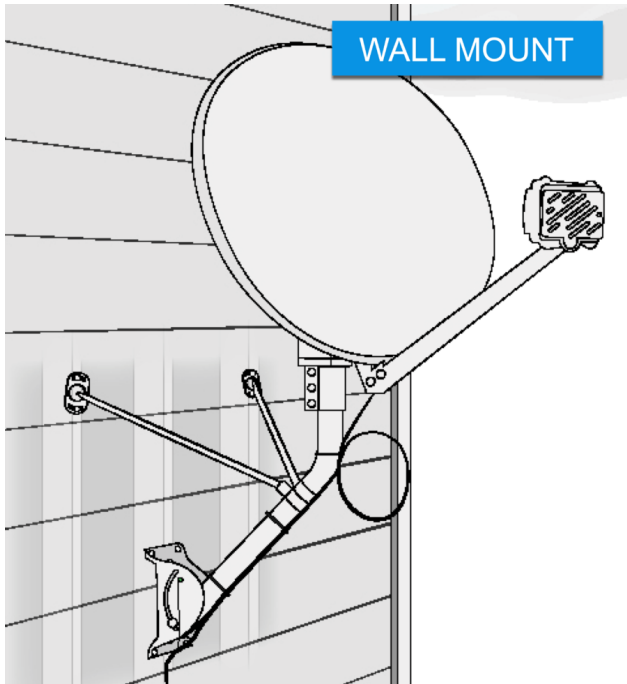

Mounts

Go to: [Mount Installation Videos](#)

[Panel/Lap Siding Wall Mount](#)

[Brick/Block/poured concrete Wall Mount](#)

[Universal Roof mount](#)

[S-Tube Mount Job Aid](#)

[Elephant trunk](#)

[Pole Mount Job Aid – Concrete Mix](#)

[250/750 Foam Pole Mount Job Aid](#)

Low Profile "Stub"

Non-penetrating

Slearo Under-Eave

"J" Under-Eave

[Rail Mount](#)

S5 Mount

[Clay / Tile Roof Mount](#)