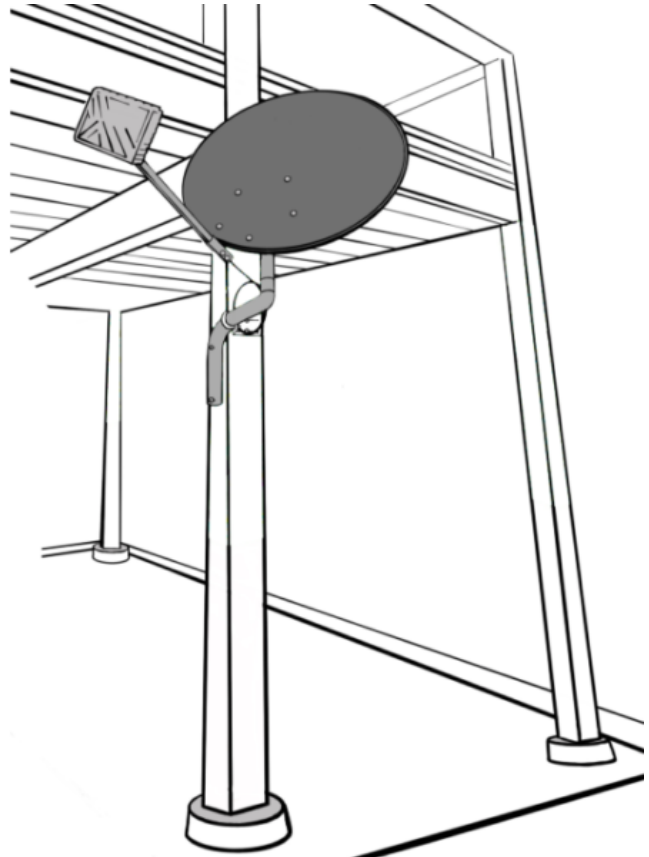

Mounts

Go to: [Mount Installation Videos](#)

[Panel/Lap Siding Wall Mount](#)

[Brick/Block/poured concrete Wall Mount](#)

[Universal Roof mount](#)

[S-Tube Mount Job Aid](#)

[Elephant trunk](#)

[Pole Mount Job Aid – Concrete Mix](#)

[250/750 Foam Pole Mount Job Aid](#)

Low Profile "Stub"

Non-penetrating

[Slearo Under-Eave](#)

[“J” Under-Eave](#)

[Rail Mount](#)

S5 Mount

[Clay / Tile Roof Mount](#)