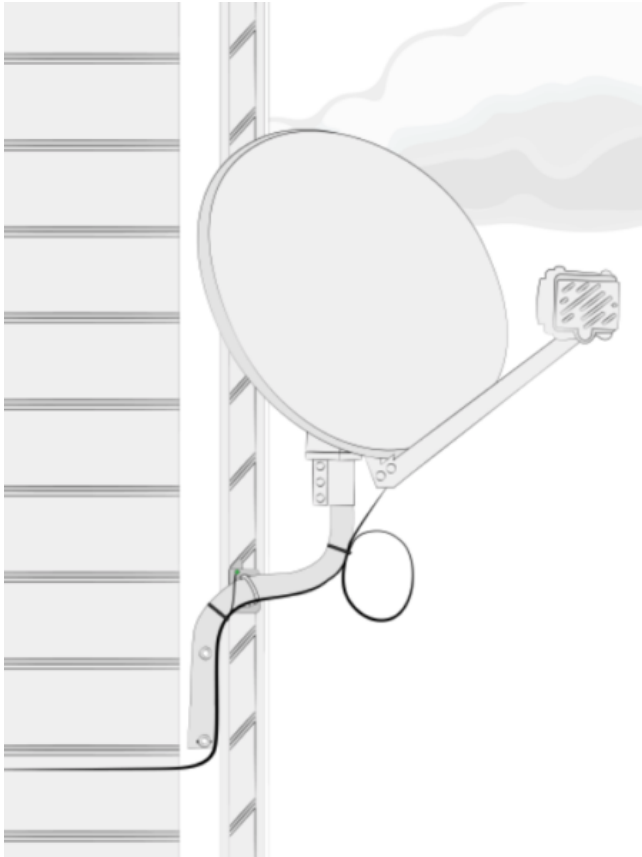

Mounts

Go to: [Mount Installation Videos](#)

[Panel/Lap Siding Wall Mount](#)

[Brick/Block/poured concrete Wall Mount](#)

[Universal Roof mount](#)

[S-Tube Mount Job Aid](#)

[Elephant trunk](#)

[Pole Mount Job Aid – Concrete Mix](#)

[250/750 Foam Pole Mount Job Aid](#)

Low Profile "Stub"

Non-penetrating

Slearo Under-Eave

"J" Under-Eave

[Rail Mount](#)

S5 Mount

[Clay / Tile Roof Mount](#)