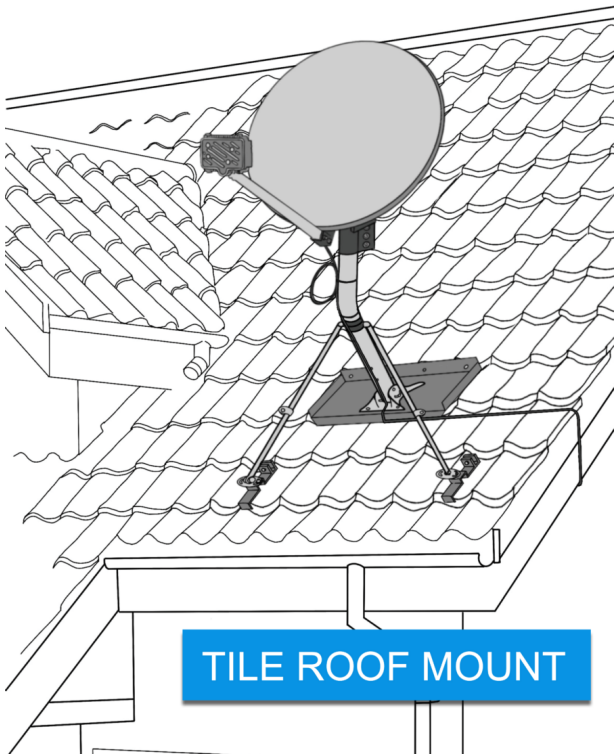

Mounts

Go to: [Mount Installation Videos](#)

[Panel/Lap Siding Wall Mount](#)

[Brick/Block/poured concrete Wall Mount](#)

[Universal Roof mount](#)

[S-Tube Mount Job Aid](#)

[Elephant trunk](#)

[Pole Mount Job Aid – Concrete Mix](#)

[250/750 Foam Pole Mount Job Aid](#)

Low Profile "Stub"

Non-penetrating

Slearo Under-Eave

"J" Under-Eave

[Rail Mount](#)

S5 Mount

[Clay / Tile Roof Mount](#)